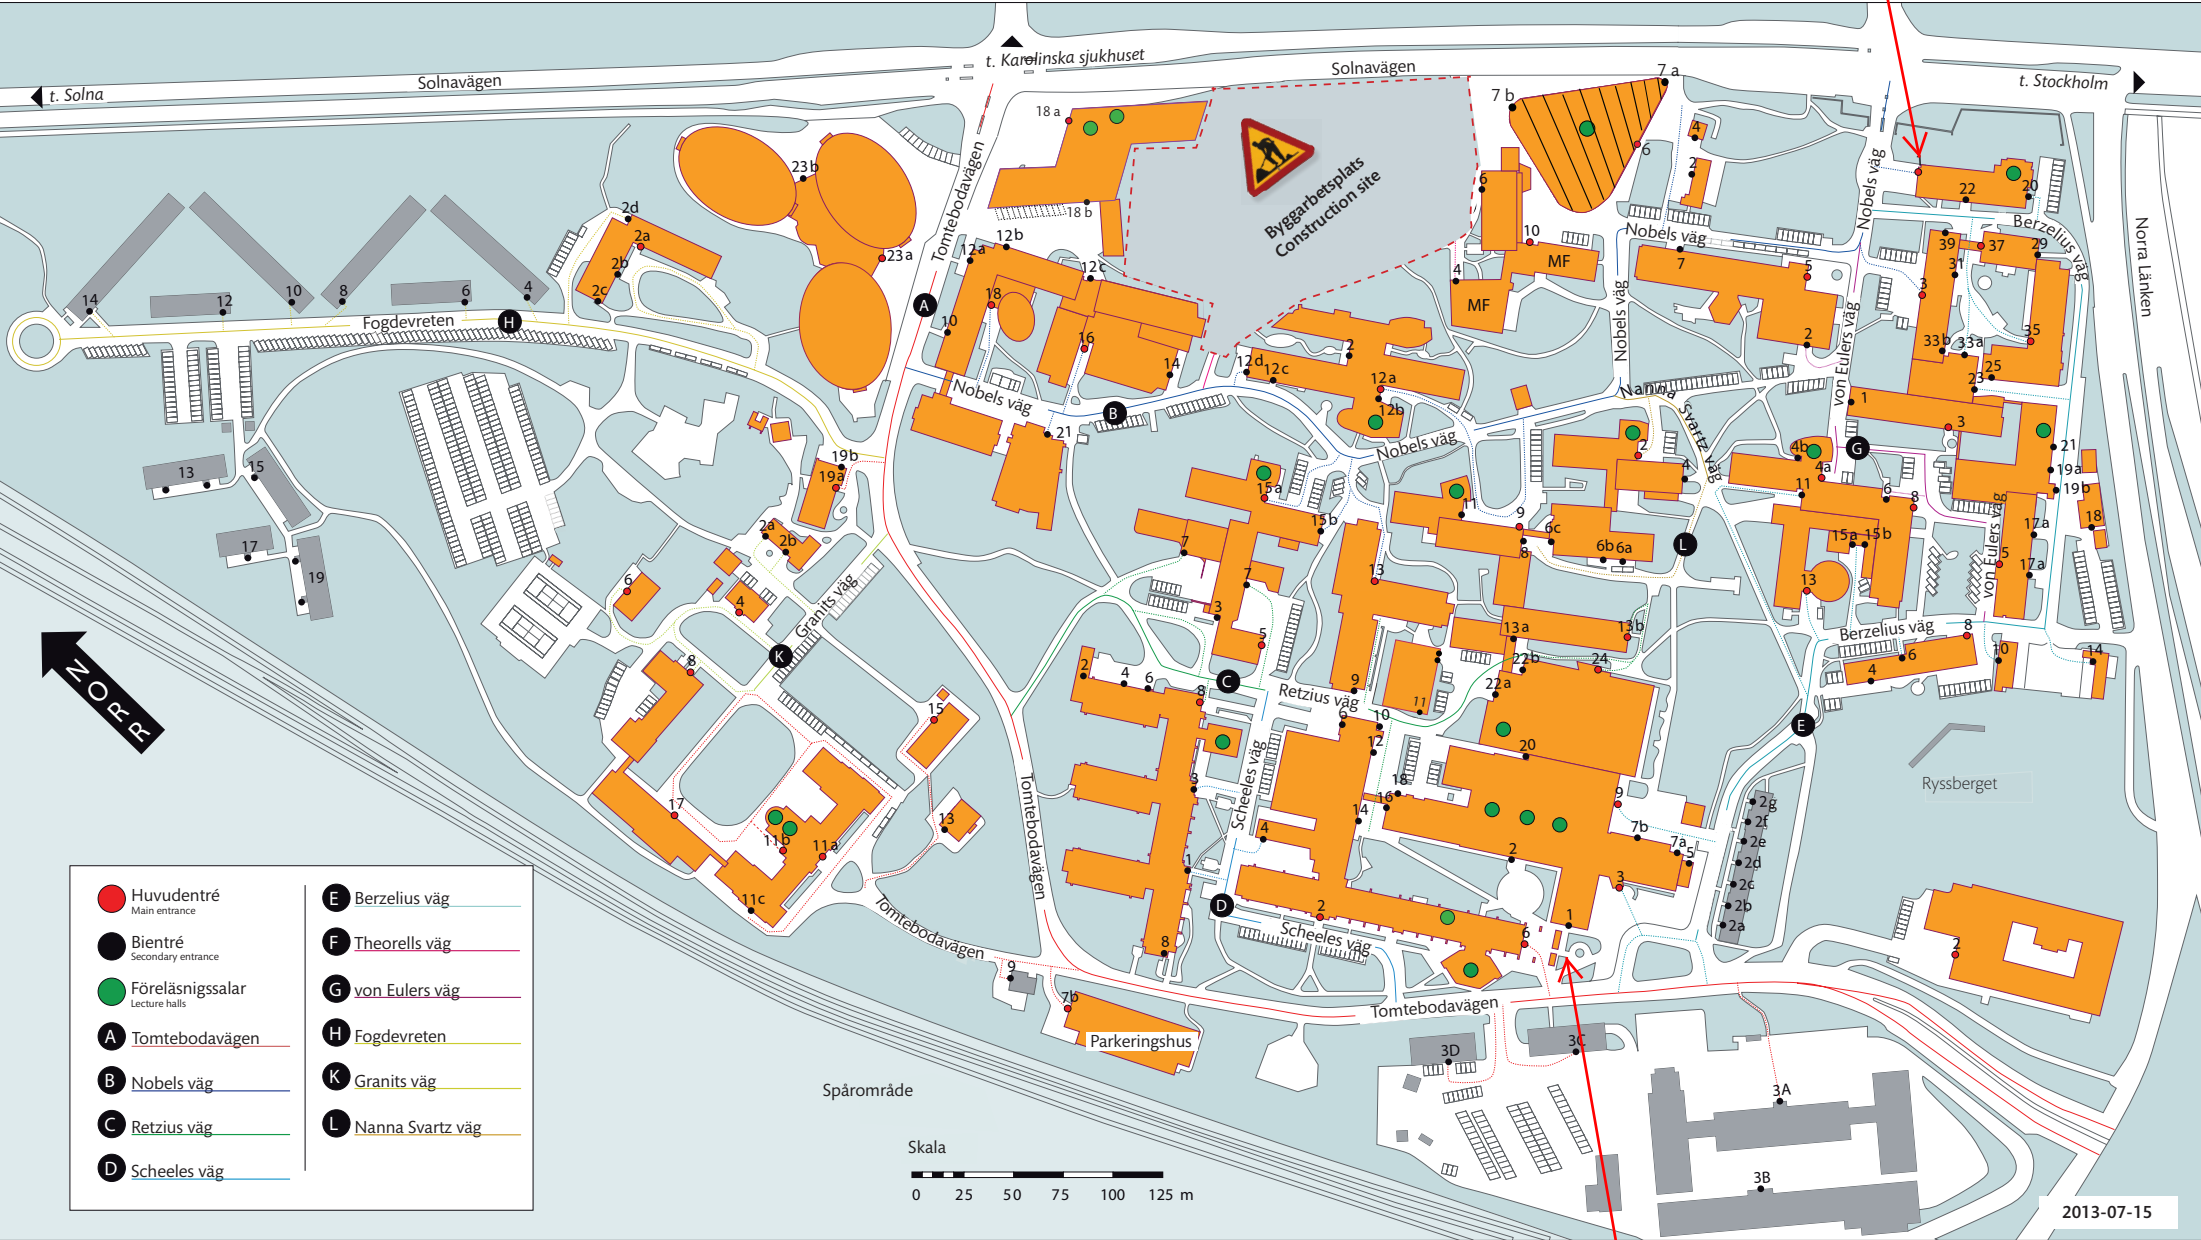

Nobel Forum

2013-07-15

Campus Solna

Bus stop bus no 69: Tomteboda-Karolinska Institutet